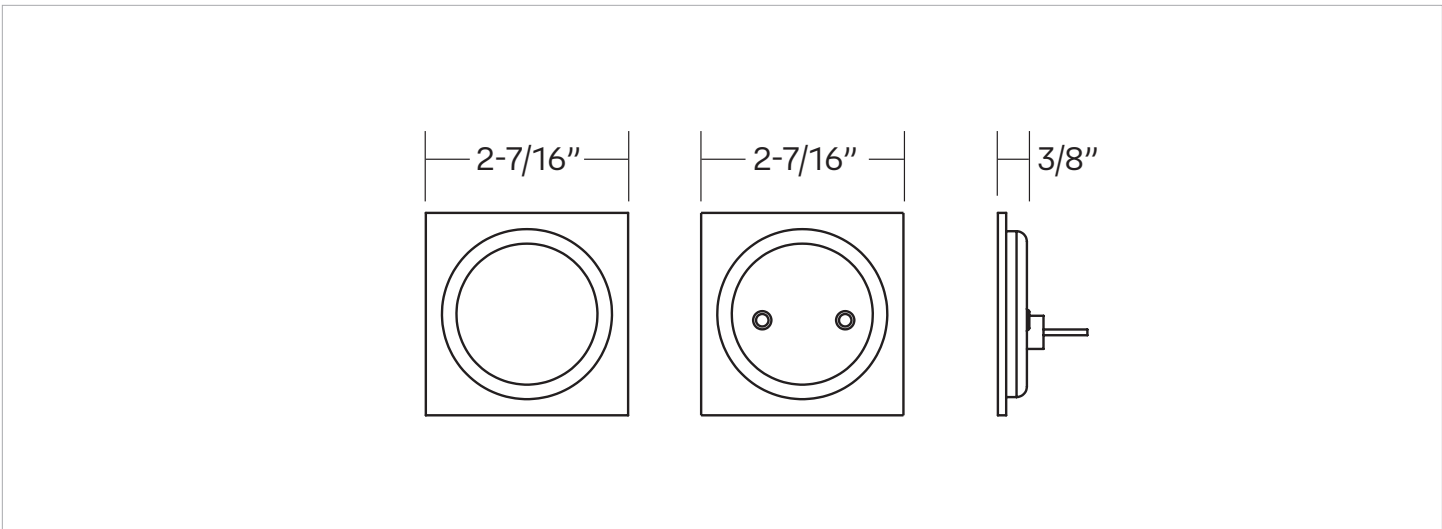

EXPRESSIONS™ SERIES

Style **Square**
Tubular Pocket Door Lock

Finishes
 Polished Brass (US3)
 Satin Brass (US4)
 Oil Rubbed Bronze (US10B)
 Satin Nickel (US15)
 Flat Black (US19)
 Polished Chrome (US26)

Door Specs	2-1/8" Face Bore, 1" Edge Bore 1" x 2-1/4" Radius Corner
Latch	2-3/8" Latch
Door Thickness	1-3/8" to 1-3/4"
Handing	Universal handing

Description	Function	Polished Brass	Satin Brass	Oil Rubbed Bronze	Satin Nickel	Flat Black	Polished Chrome
Tubular Pocket Door Lock, Square	Passage	YTPDSQU62.US3	YTPDSQU62.US4	YTPDSQU62.US10B	YTPDSQU62.US15	YTPDSQU62.US19	YTPDSQU62.US26