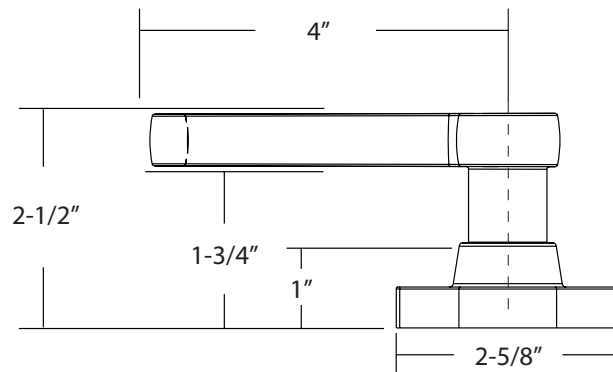

EXPRESSIONS™ SERIES

Rosette
Lever
Finishes

Everly
Farmington
Polished Brass (US3)
Oil Rubbed Bronze (US10B)
Satin Nickel (US15)
Polished Chrome (US26)

Door Specs 2-1/8" Face Bore, 1" Edge Bore
1" x 2-1/4" Radius Corner

Latch 2-3/8" or 2-3/4" Adjustable latch,
Radius Corner

Door Thickness 1-3/8" to 1-3/4"

Cylinder SC1
KW1 Optional
WR5 Optional

Handing Universal handing

Description

Everly Rosette with Farmington Lever, Schlage Keyway
Everly Rosette with Farmington Lever, Kwikset Keyway
Everly Rosette with Farmington Lever, Weiser Keyway
Everly Rosette with Farmington Lever
Everly Rosette with Farmington Lever
Everly Rosette with Farmington Lever