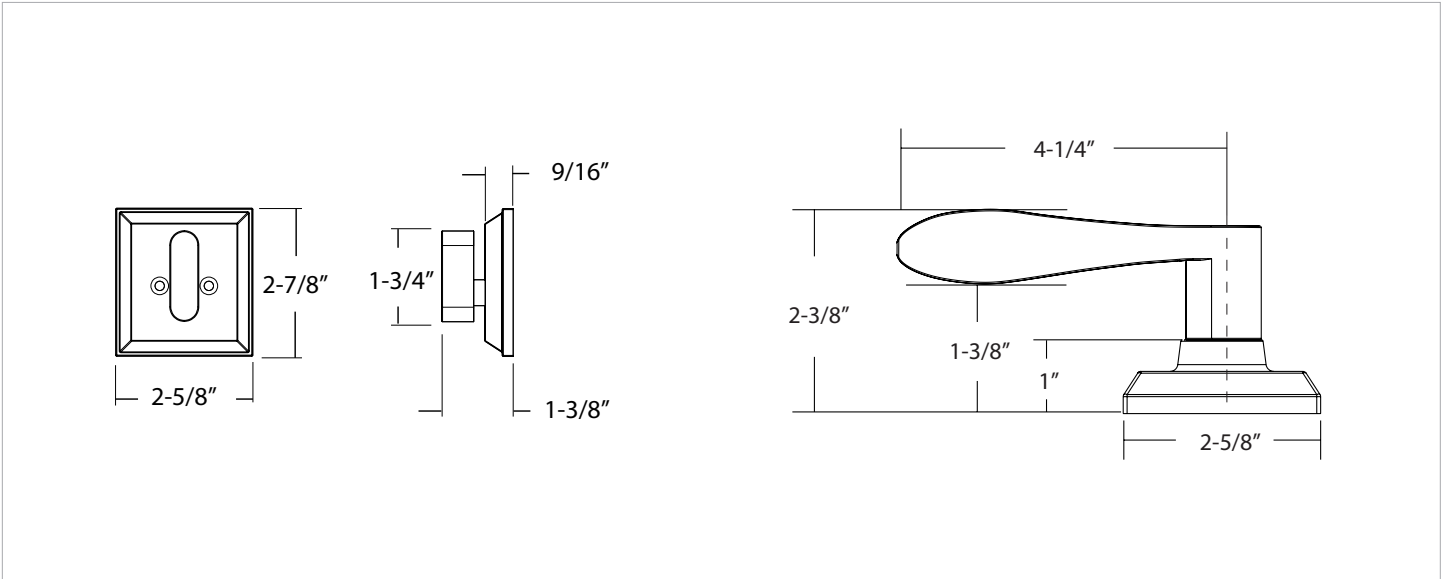

# EXPRESSIONS™ SERIES

**Style** **Ellington**  
**Lever** **Brunswick**  
**Finishes** Oil Rubbed Bronze (US10B)  
 Satin Nickel (US15)  
 Flat Black (US19)  
 Polished Chrome (US26)

**Door Specs** 2-1/8" Face Bore, 1" Edge Bore  
 5-1/2" Center to Center Door Prep  
 1" x 2-1/4" Radius Corner

**Door Thickness** 1-3/8" to 1-3/4"

**Handing** Specify right-handed or left-handed

Description	Function	Oil Rubbed Bronze	Satin Nickel	Flat Black	Polished Chrome
Ellington Trim with Brunswick Lever, Left Handed	Single Cylinder	YELT43.BWKLHUS10B	YELT43.BWKLHUS15	YELT43.BWKLHUS19	YELT43.BWKLHUS26
Ellington Trim with Brunswick Lever, Right Handed	Single Cylinder	YELT43.BWKRHUS10B	YELT43.BWKRHUS15	YELT43.BWKRHUS19	YELT43.BWKRHUS26