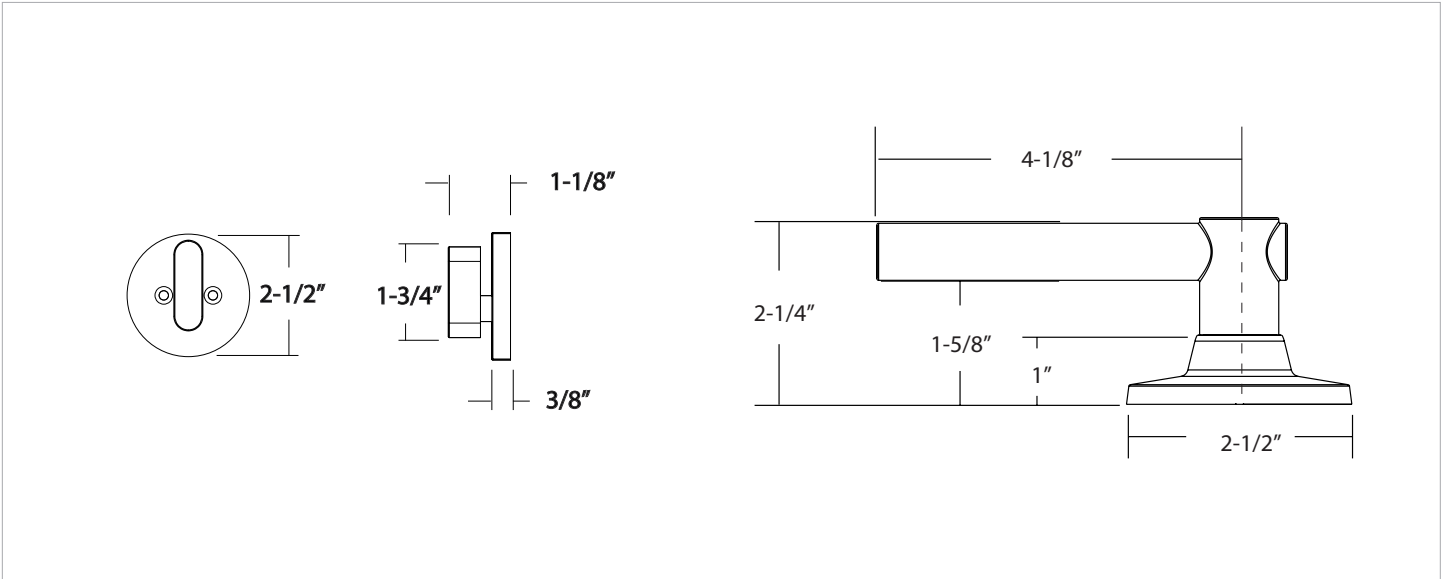

EXPRESSIONS™ SERIES

Style
Lever
Finishes

Owen
Holden
Satin Brass (US4)
Satin Nickel (US15)
Flat Black (US19)
Polished Chrome (US26)

Door Specs 2-1/8" Face Bore, 1" Edge Bore
5-1/2" Center to Center Door Prep
1" x 2-1/4" Radius Corner

Door Thickness 1-3/8" to 1-3/4"

Handing Universal handing

Description
Owen Trim with Holden Lever

Function
Single Cylinder

Satin Brass
YOWN43.HLDUS4

Satin Nickel
YOWN43.HLDUS15

Flat Black
YOWN43.HLDUS19

Polished Chrome
YOWN43.HLDUS26