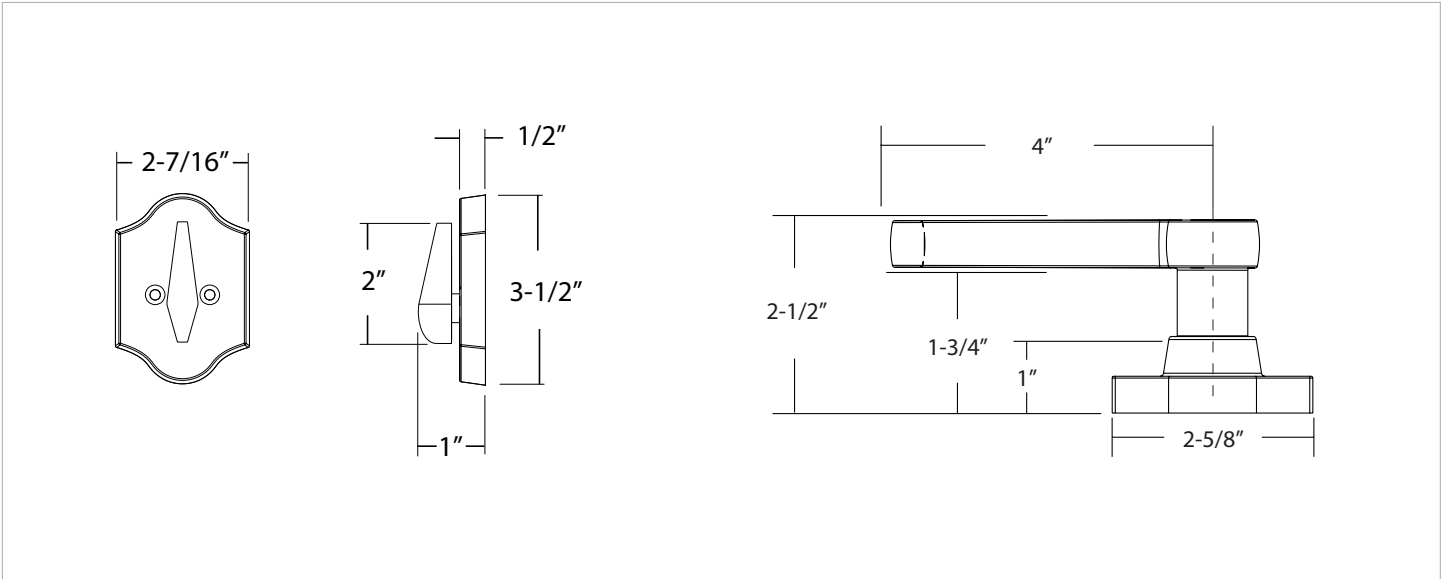

EXPRESSIONS™ SERIES

Style
Lever
Finishes

Everly
Farmington
Polished Brass (US3)
Oil Rubbed Bronze (US10B)
Satin Nickel (US15)
Polished Chrome (US26)

Door Specs 2-1/8" Face Bore, 1" Edge Bore
5-1/2" Center to Center Door Prep
1" x 2-1/4" Radius Corner

Door Thickness 1-3/8" to 1-3/4"

Handing Specify right-handed or left-handed

Description	Function	Polished Brass	Oil Rubbed Bronze	Satin Nickel	Polished Chrome
Everly Trim with Farmington Lever, Left Handed	Single Cylinder	YEVY43.FMTLHUS3	YEVY43.FMTLHUS10B	YEVY43.FMTLHUS15	YEVY43.FMTLHUS26
Everly Trim with Farmington Lever, Right Handed	Single Cylinder	YEVY43.FMTRHUS3	YEVY43.FMTRHUS10B	YEVY43.FMTRHUS15	YEVY43.FMTRHUS26