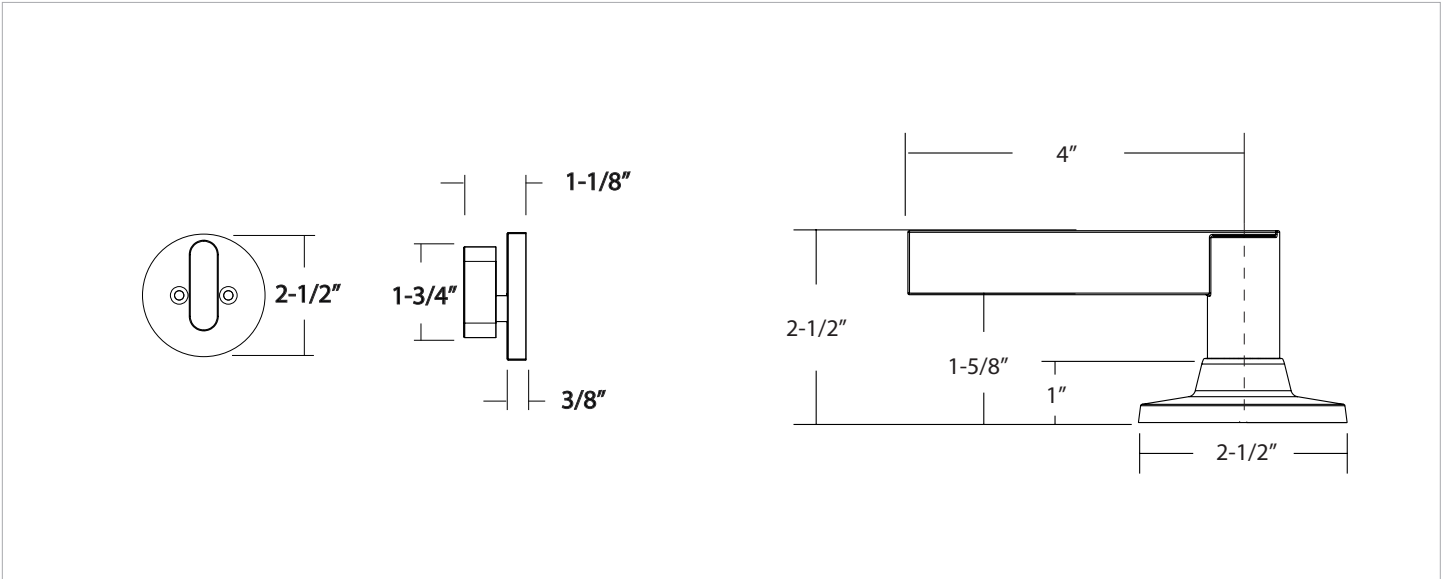

EXPRESSIONS™ SERIES

Style **Owen**
 Lever Nils
 Finishes Satin Brass (US4)
 Satin Nickel (US15)
 Flat Black (US19)
 Polished Chrome (US26)

Door Specs 2-1/8" Face Bore, 1" Edge Bore
 5-1/2" Center to Center Door Prep
 1" x 2-1/4" Radius Corner

Door Thickness 1-3/8" to 1-3/4"

Handing Universal handing

Description	Function	Satin Brass	Satin Nickel	Flat Black	Polished Chrome
Owen Trim with Nils Lever	Single Cylinder	YOWN43.NILUS4	YOWN43.NILUS15	YOWN43.NILUS19	YOWN43.NILUS26