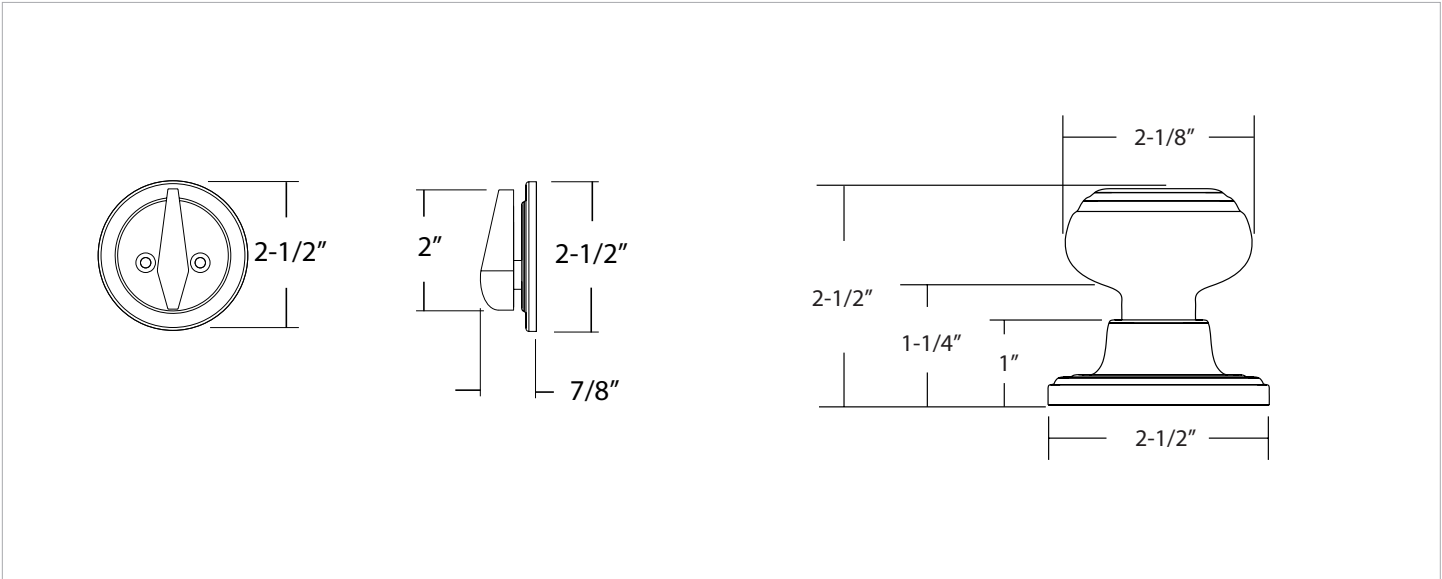

EXPRESSIONS™ SERIES

Style
Knob
Finishes

Maguire
Lewiston
Polished Brass (US3)
Oil Rubbed Bronze (US10B)
Satin Nickel (US15)
Polished Chrome (US26)

Door Specs 2-1/8" Face Bore, 1" Edge Bore
5-1/2" Center to Center Door Prep
1" x 2-1/4" Radius Corner

Door Thickness 1-3/8" to 1-3/4"

Handing Universal handing

Description
Maguire Trim with Lewiston Knob

Function
Single Cylinder

Polished Brass
YMGR43.LTNU3

Oil Rubbed Bronze
YMGR43.LTNU10B

Satin Nickel
YMGR43.LTNU15