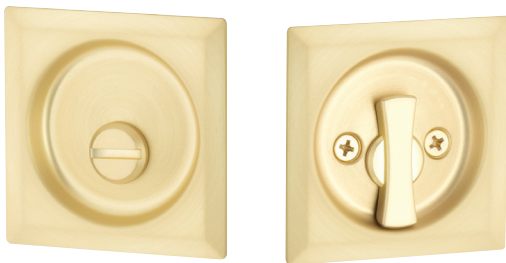

EXPRESSIONS™ SERIES

Style **Square Tubular Pocket Door Lock**

Finishes Polished Brass (US3)
Satin Brass (US4)
Oil Rubbed Bronze (US10B)
Satin Nickel (US15)
Flat Black (US19)
Polished Chrome (US26)

Door Specs 2-1/8" Face Bore, 1" Edge Bore
1" x 2-1/4" Radius Corner

Latch 2-3/8" Latch

Door Thickness 1-3/8" to 1-3/4"

Handing Universal handing

Description	Function	Polished Brass	Satin Brass	Oil Rubbed Bronze	Satin Nickel	Flat Black	Polished Chrome
Tubular Pocket Door Lock, Square	Privacy	YTPDSQU63.US3	YTPDSQU63.US4	YTPDSQU63.US10B	YTPDSQU63.US15	YTPDSQU63.US19	YTPDSQU63.US26