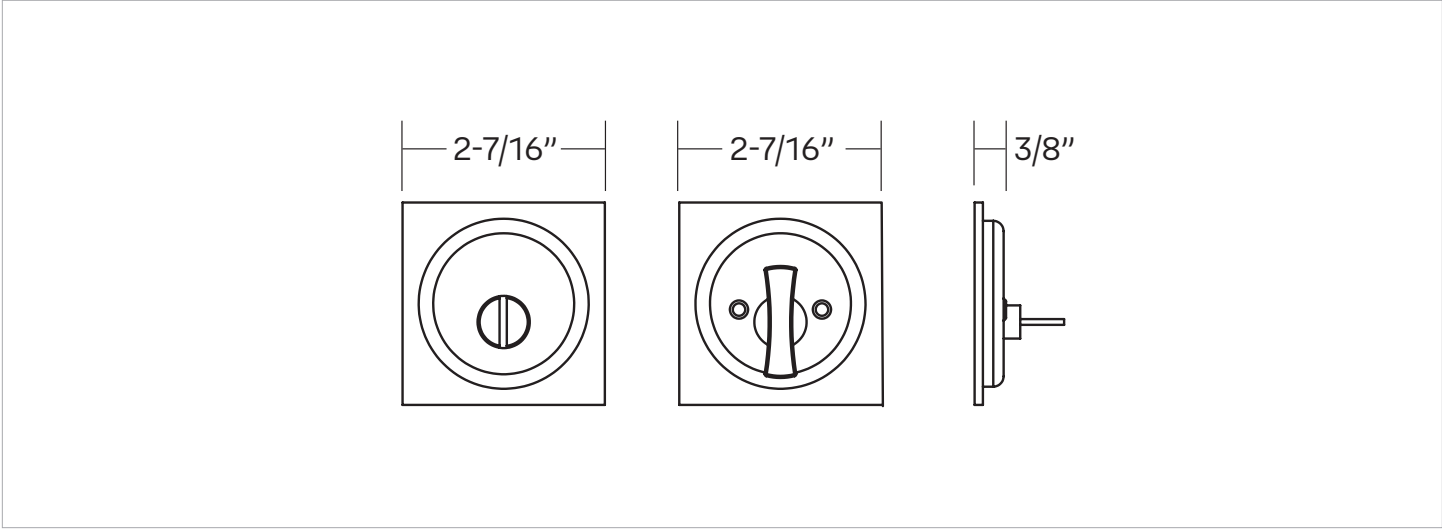

EXPRESSIONS™ SERIES

Style **Square Tubular Pocket Door Lock**

Finishes Polished Brass (US3)
Satin Brass (US4)
Oil Rubbed Bronze (US10B)
Satin Nickel (US15)
Flat Black (US19)
Polished Chrome (US26)

Door Specs 2-1/8" Face Bore, 1" Edge Bore
1" x 2-1/4" Radius Corner

Latch 2-3/8" Latch

Door Thickness 1-3/8" to 1-3/4"

Handing Universal handing

Description	Function	Polished Brass	Satin Brass	Oil Rubbed Bronze	Satin Nickel	Flat Black	Polished Chrome
Tubular Pocket Door Lock, Square	Privacy	YTPDSQU63.US3	YTPDSQU63.US4	YTPDSQU63.US10B	YTPDSQU63.US15	YTPDSQU63.US19	YTPDSQU63.US26