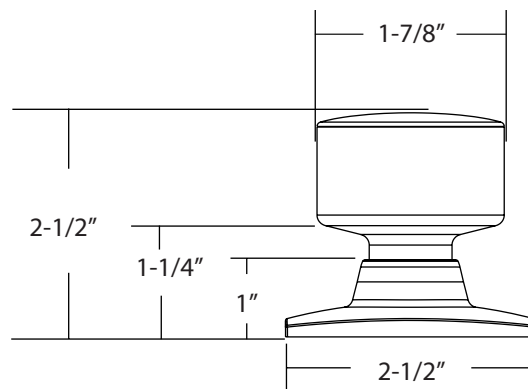

EXPRESSIONS™ SERIES

Rosette
Knob
Finishes

Marcel
Dylan
Satin Brass (US4)
Satin Nickel (US15)
Flat Black (US19)
Polished Chrome (US26)

Door Specs 2-1/8" Face Bore, 1" Edge Bore
1" x 2-1/4" Radius Corner

Latch 2-3/8" or 2-3/4" Adjustable latch,
Radius Corner

Door Thickness 1-3/8" to 1-3/4"

Cylinder SC1
KW1 Optional
WR5 Optional

Handing Universal handing

Description

Marcel Rosette with Dylan Knob, Schlage Keyway
Marcel Rosette with Dylan Knob, Kwikset Keyway
Marcel Rosette with Dylan Knob, Weiser Keyway
Marcel Rosette with Dylan Knob
Marcel Rosette with Dylan Knob
Marcel Rosette with Dylan Knob