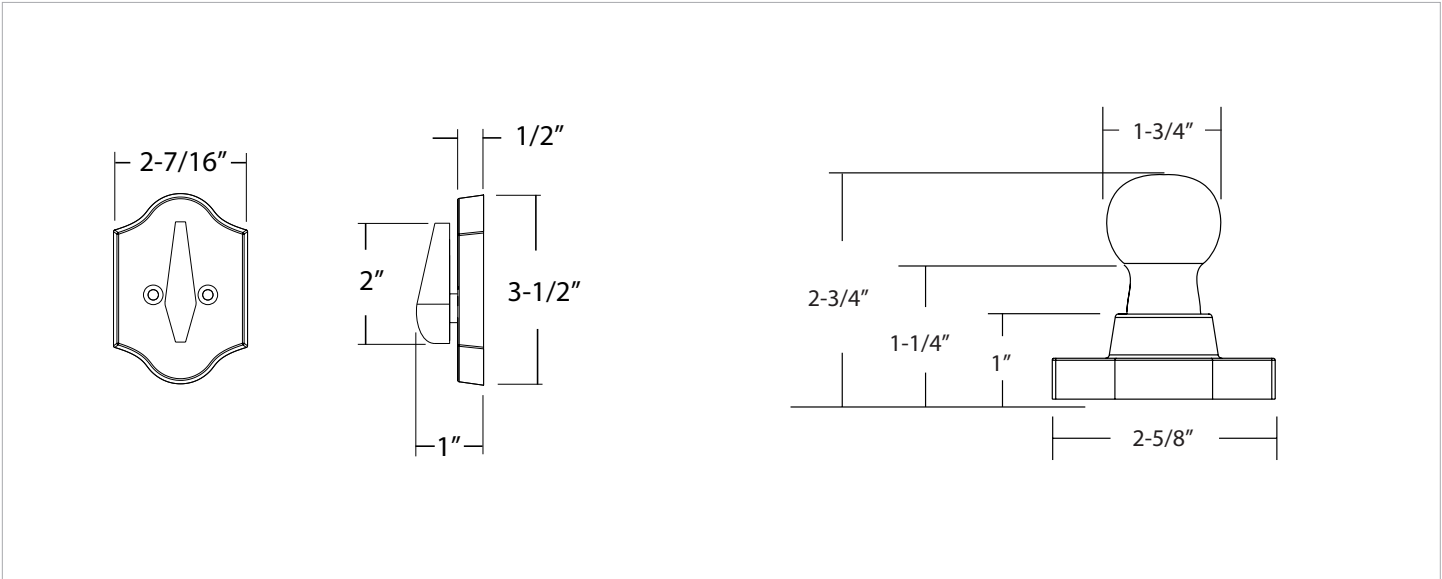

EXPRESSIONS™ SERIES

Style
Knob
Finishes

Everly
Auburn
Polished Brass (US3)
Oil Rubbed Bronze (US10B)
Satin Nickel (US15)
Polished Chrome (US26)

Door Specs 2-1/8" Face Bore, 1" Edge Bore
5-1/2" Center to Center Door Prep
1" x 2-1/4" Radius Corner

Door Thickness 1-3/8" to 1-3/4"

Handing Universal handing

Description
Everly Trim with Auburn Knob

Function
Single Cylinder

Polished Brass
YEVY43.ABNUS3

Oil Rubbed Bronze
YEVY43.ABNUS10B

Satin Nickel
YEVY43.ABNUS15