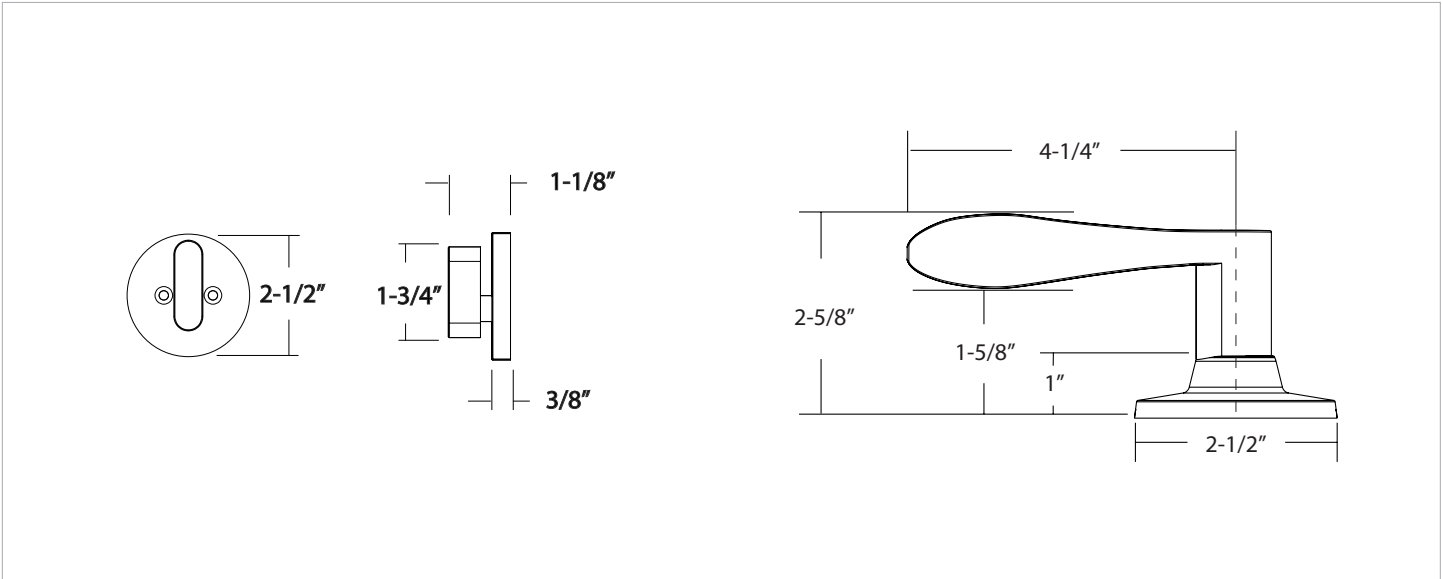

# EXPRESSIONS™ SERIES

Style  
Lever  
Finishes

**Owen**  
Brunswick  
Oil Rubbed Bronze (US10B)  
Satin Nickel (US15)  
Flat Black (US19)  
Polished Chrome (US26)

Door Specs 2-1/8" Face Bore, 1" Edge Bore  
5-1/2" Center to Center Door Prep  
1" x 2-1/4" Radius Corner

Door Thickness 1-3/8" to 1-3/4"

Handing Specify right-handed or left-handed

Description	Function	Oil Rubbed Bronze	Satin Nickel	Flat Black	Polished Chrome
Owen Trim with Brunswick Lever, Left Handed	Single Cylinder	YOWN43.BWKLHUS10B	YOWN43.BWKLHUS15	YOWN43.BWKLHUS19	YOWN43.BWKLHUS26
Owen Trim with Brunswick Lever, Right Handed	Single Cylinder	YOWN43.BWKRHUS10B	YOWN43.BWKRHUS15	YOWN43.BWKRHUS19	YOWN43.BWKRHUS26