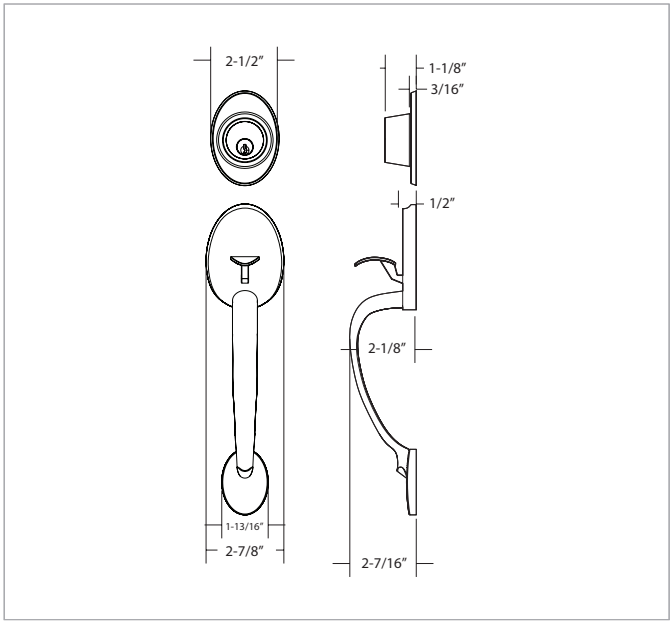

# EXPRESSIONS™ SERIES

Style  
Finishes

**Maguire**  
Polished Brass (US3)  
Oil Rubbed Bronze (US10B)  
Satin Nickel (US15)  
Polished Chrome (US26)

|                |  |
|----------------|--|
| Door Specs     | 2-1/8" Face Bore, 1" Edge Bore<br>5-1/2" Center to Center Door Prep<br>1" x 2-1/4" Radius Corner |
| Latch          | 2-3/8" or 2-3/4" Adjustable latch,<br>Radius Corner  |
| Door Thickness | 1-3/8" to 1-3/4"   |
| Cylinder       | SC1<br>KW1 Optional<br>WR5 Optional  |
| Handing        | Universal handing  |

**Description**  
Maguire Trim, Schlage Keyway  
Maguire Trim, Kwikset Keyway  
Maguire Trim, Weiser Keyway

**Function**  
Single Cylinder  
Single Cylinder  
Single Cylinder

**Polished Brass**  
YMGR42.US3  
KYMGR42.US3  
WYMGR42.US3