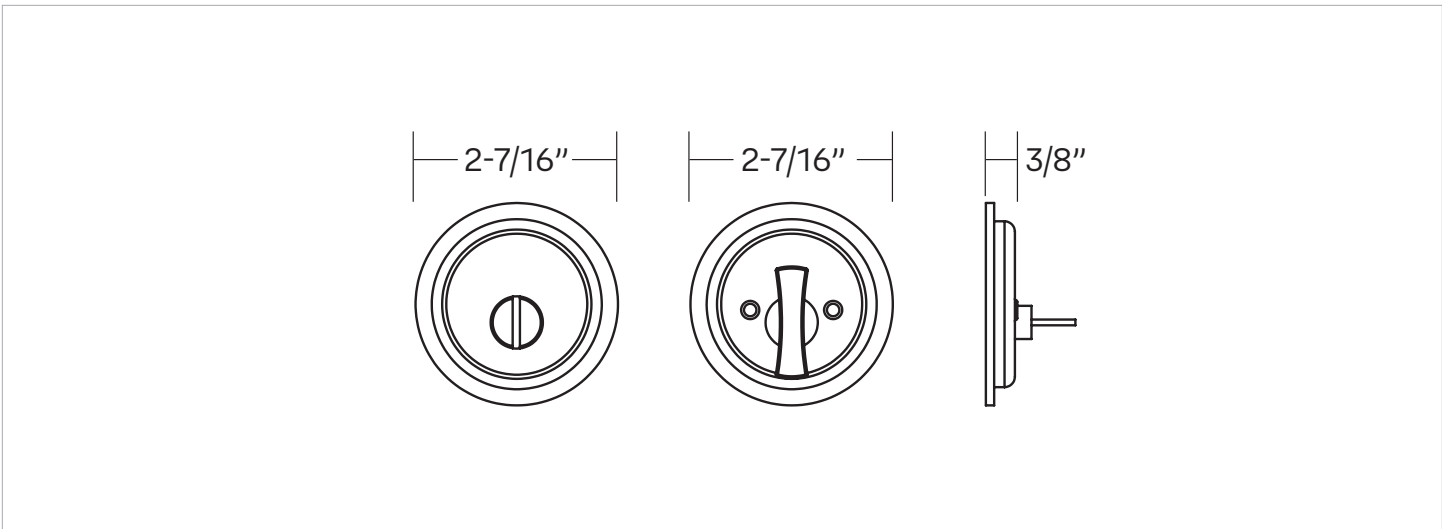

EXPRESSIONS™ SERIES

Style **Round**
Tubular Pocket Door Lock

Finishes
Polished Brass (US3)
Satin Brass (US4)
Oil Rubbed Bronze (US10B)
Satin Nickel (US15)
Flat Black (US19)
Polished Chrome (US26)

Door Specs	2-1/8" Face Bore, 1" Edge Bore 1" x 2-1/4" Radius Corner
Latch	2-3/8" Latch
Door Thickness	1-3/8" to 1-3/4"
Handing	Universal handing

Description	Function	Polished Brass	Satin Brass	Oil Rubbed Bronze	Satin Nickel	Flat Black	Polished Chrome
Tubular Pocket Door Lock, Round	Privacy	YTPDRND63.US3	YTPDRND63.US4	YTPDRND63.US10B	YTPDRND63.US15	YTPDRND63.US19	YTPDRND63.US26