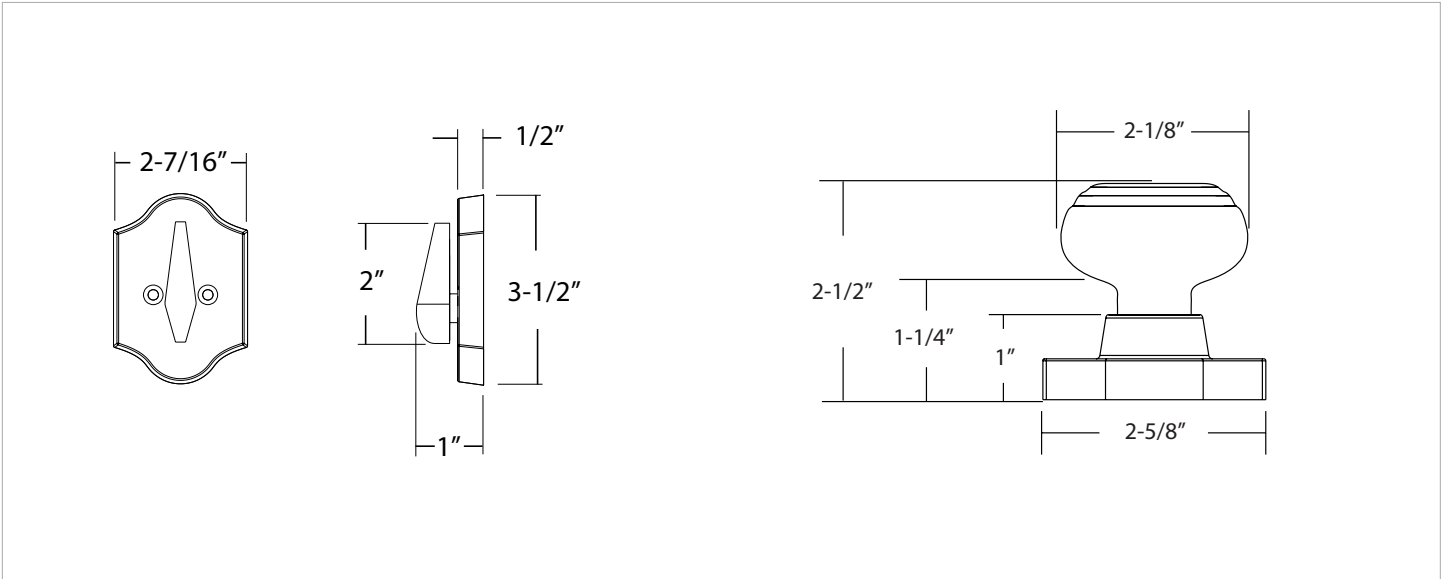

# EXPRESSIONS™ SERIES

Style  
Knob  
Finishes

**Everly**  
Lewiston  
Polished Brass (US3)  
Oil Rubbed Bronze (US10B)  
Satin Nickel (US15)  
Polished Chrome (US26)

Door Specs 2-1/8" Face Bore, 1" Edge Bore  
5-1/2" Center to Center Door Prep  
1" x 2-1/4" Radius Corner

Door Thickness 1-3/8" to 1-3/4"

Handing Universal handing

**Description**  
Everly Trim with Lewiston Knob

**Function**  
Single Cylinder

**Polished Brass**  
YEVY43.LTNUS3

**Oil Rubbed Bronze**  
YEVY43.LTNUS10B