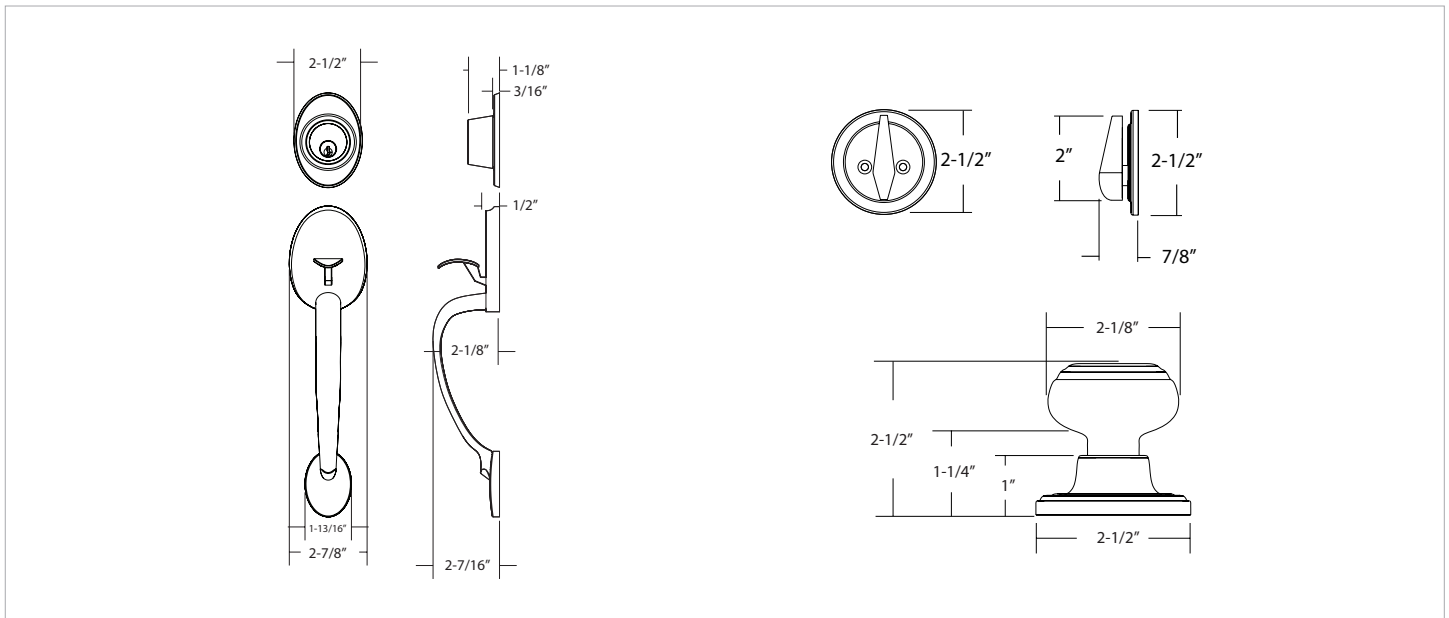

EXPRESSIONS™ SERIES

Style Maguire
Knob Lewiston
Finishes Polished Brass (US3)
 Oil Rubbed Bronze (US10B)
 Satin Nickel (US15)
 Polished Chrome (US26)

Door Specs 2-1/8" Face Bore, 1" Edge Bore
 5-1/2" Center to Center Door Prep
 1" x 2-1/4" Radius Corner

Latch 2-3/8" or 2-3/4" Adjustable latch,
 Radius Corner

Door Thickness 1-3/8" to 1-3/4"

Cylinder SC1
 KW1 Optional
 WR5 Optional

Handing Universal handing

Description	Function	Polished Brass	Oil Rubbed Bronze	Satin Nickel	Polished Chrome
Maguire Entry Set with Lewiston Knob, Schlage Keyway	Single Cylinder	YMGR44.LTNUS3	YMGR44.LTNUS10B	YMGR44.LTNUS15	YMGR44.LTNUS26
Maguire Entry Set with Lewiston Knob, Kwikset Keyway	Single Cylinder	KYMGR44.LTNUS3	KYMGR44.LTNUS10B	KYMGR44.LTNUS15	KYMGR44.LTNUS26
Maguire Entry Set with Lewiston Knob, Weiser Keyway	Single Cylinder	WYMGR44.LTNUS3	WYMGR44.LTNUS10B	WYMGR44.LTNUS15	WYMGR44.LTNUS26